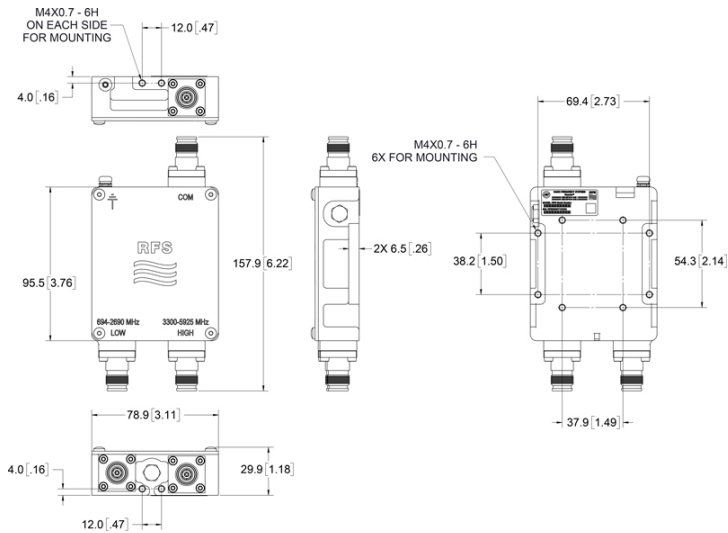

PRODUCT DATASHEET
FDFX55020S2-2C

ShareLite™ 694 - 2690MHz / 3300 - 5925 MHz Diplexer, with DC Pass 694-2690, Single Configuration, 2.2-5 Connectors

MECHANICAL SPECIFICATIONS

RF Connectors		2.2-5, 2 Port In, 1 Port Out
Weight	kg (lb)	0.54 (1.2)
Shipping Weight	kg (lb)	0.54 (1.2)
Dimensions, H x W x D	mm (in)	96 x 79 x 30 (3.8 x 3.1 x 1.2)
Shipping Dimensions, H x W x D	mm (in)	96 x 79 x 30 (3.8 x 3.1 x 1.2)
Mounting		N/A