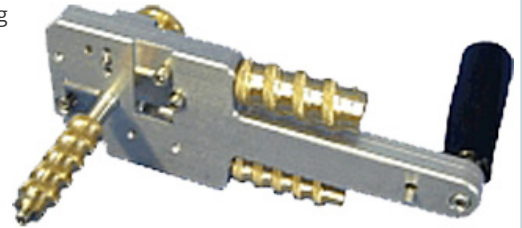

Special trimming tool makes the connector attachment easier. No further tools are required to prepare the cable for the connector attachment. This is due to the unique design of the trimming tool, which combines all necessary functions in one tool. It can be used for CELLFLEX® LCF 114-50, LCF 158-50 and LCF 214-50 foam dielectric cables.

FEATURES / BENEFITS

- **Precision cable preparation tool**
Always exact and repeatable trimming dimensions
- **Intuitive use of tool**
Easy and precise preparation of cables for connector installation
- **One tool covers multiple cable sizes**
Reduction of the number of tools to handle, cost reduction

Technical features

STRUCTURE

Product Line		Coaxial Cable Accessories
Product Type		Tool
Transmission Line Type		LCF158, LCF214, UCF114
Coaxial Cable Type		Foam Dielectric
Cable Size		1-1/4", 1-5/8", 2-1/4"
Type of Tool		Combination Cable Preparation Tool
Configuration		Trim Series A